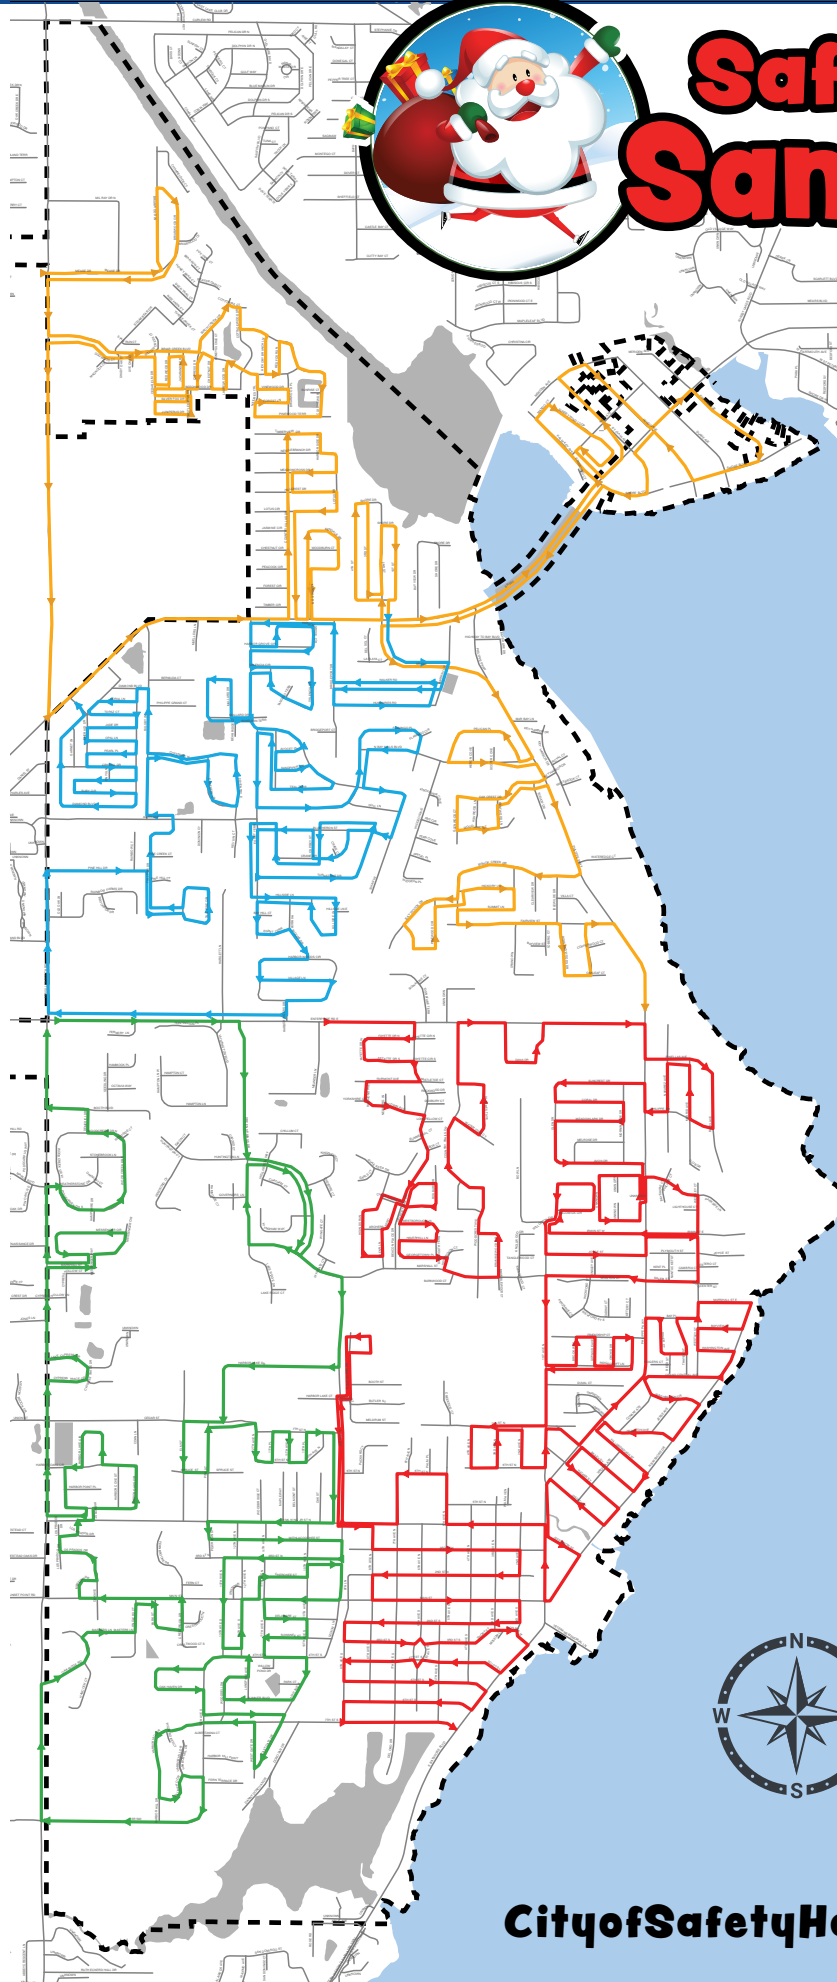

Safety Harbor Santa Tours

Reindeer Route
December 8, 2023

Red Line
South of Enterprise
& East of 9th Ave.

Gingerbread Route
December 9, 2023

Green Line
South of Enterprise
& West of 9th Ave.

Jingle Bell Route
December 15, 2023

Gold Line
North of Enterprise
& East of RR Tracks;
North of 580
& West Oldsmar

Snowman Route
December 16, 2023

Blue Line
North of Enterprise
& West of RR Tracks;
South of 580

Track Santa Live!
Scan the QR Code: